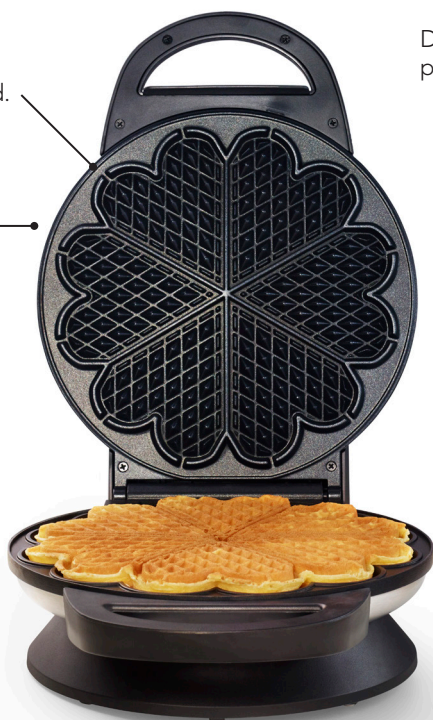

BELL

WAFFEL IRON WM-623BELL

This waffle iron bakes perfect, golden-brown and delicious waffles – every single time.

Air vents lets out steam – the waffles are fried, not cooked.

Conical plates ensure waffles with even thickness.

Safe to use - upgraded to the latest standard approval of surface heating.

Designated dipper prevents spill!

WAFFEL IRON

- Powerful 1400W waffle iron
- 6 large, extra deep hearts – 23 cm diameter
- Adjustable thermostat
- Indicator lamps and bell – alerts when waffle is ready
- Double non-stick coating – easy to remove, lasts longer