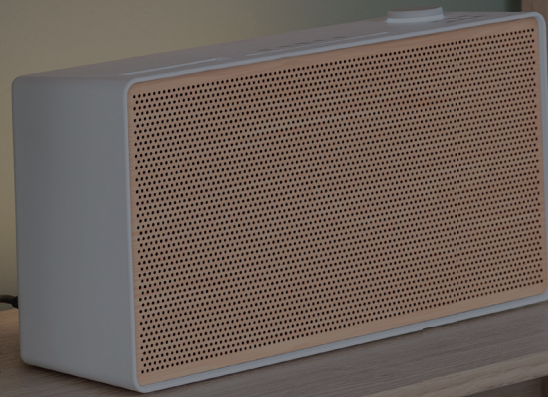

Joyful Listening

Evoke Home - Wood Edition

All-in-one Music System with Cherry Wood Grill

Top 5 Features

- Internet, DAB+, Spotify Connect, CD and FM radio
- 2.8-inch foldaway colour display
- 6 preset buttons
- Illuminated volume wheel
- Alarm clock and timer

Colour Variants

Cotton White
Art.Nr: 252536
EAN: 0759454301095

Coffee Black
Art.Nr: 251669
EAN: 0759454300715

Lieferumfang

- Evoke Home
- EU/UK power supply
- Quick Start Guide
- Safety sheet
- Feedback flyer

Podcasts

Aux-In

Remote Control

6+ Presets

Headphone-Out

Stereo sound

2x Alarms

Sleep-Timer

Evoke Home Wood Edition

All-in-one Music System with Cherry Wood Grill

An absolute all-rounder delivering powerful sound in sleek design for your home to enjoy audio content from a variety of sources. A great alternative to a classic Hi-Fi system while offering audio content from Spotify Connect, international Radio stations, DAB+ or your private CD collection.